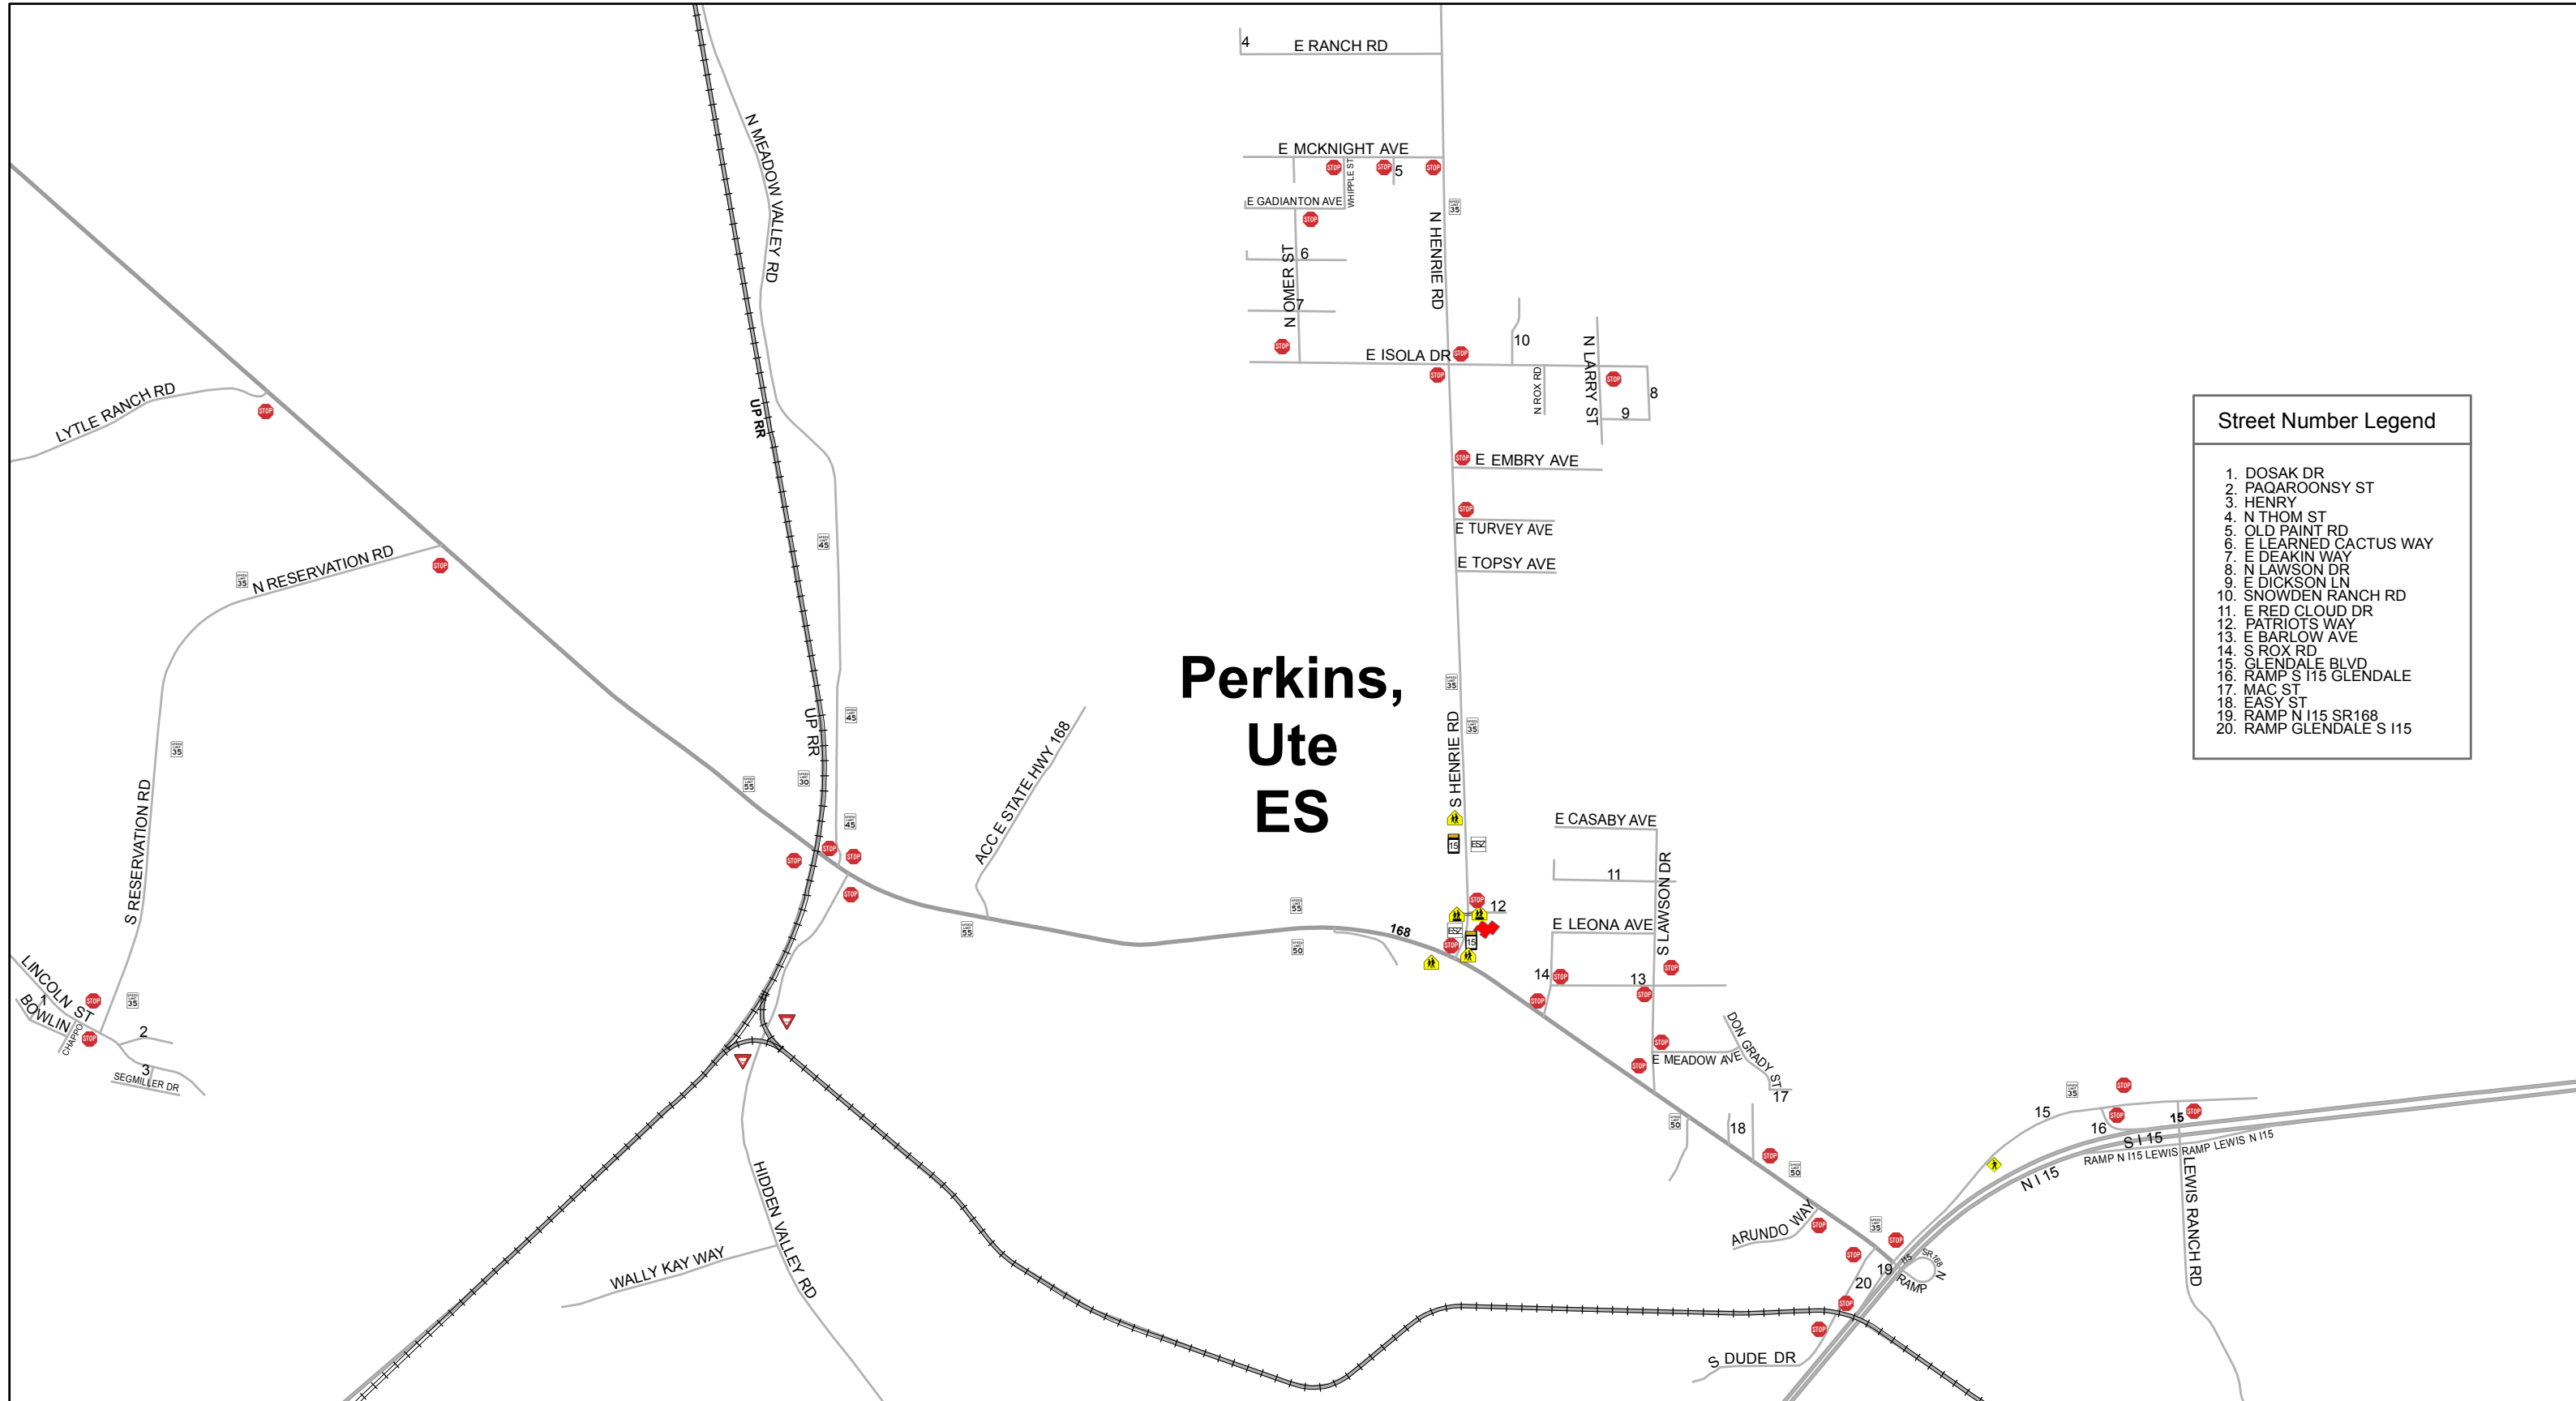

DISCLAIMER:

This map is provided to assist parents/guardians and students in the selection of a walking/bicycling route to and from school. The location of traffic control devices and roadway conditions will change, so parents/guardians must continually review the route with their child/children. This information is provided for information purposes only. Nothing herein is warranted by Clark County, and no liability is assumed by Clark County or the Clark County School District for the information provided, including but not limited to the accuracy of the data shown herein. Speed limits are 25 mph unless otherwise noted.

For more Information see http://www.clarkcountynv.gov/depts/public_works/Pages/default.aspx

Ute Perkins Elementary School

Bell Times
9:05 AM - 3:16 PM

Legend

-  Clark County
-  Boulder City
-  City of Henderson
-  City of Las Vegas
-  City of Mesquite
-  City of North Las Vegas

  2014-2015

Street Number Legend	
1.	DOSAK DR
2.	PAQAROONSY ST
3.	HENRY
4.	N THOM ST
5.	OLD PAINT RD
6.	E LEARNED CACTUS WAY
7.	E DEAKIN WAY
8.	N LAWSON DR
9.	E DICKSON LN
10.	SNOWDEN RANCH RD
11.	E RED CLOUD DR
12.	PATRIOTS WAY
13.	E BARLOW AVE
14.	S ROX RD
15.	GLENDALE BLVD
16.	RAMP S I15 GLENDALE
17.	MAC ST
18.	EASY ST
19.	RAMP N I15 SR168
20.	RAMP GLENDALE S I15